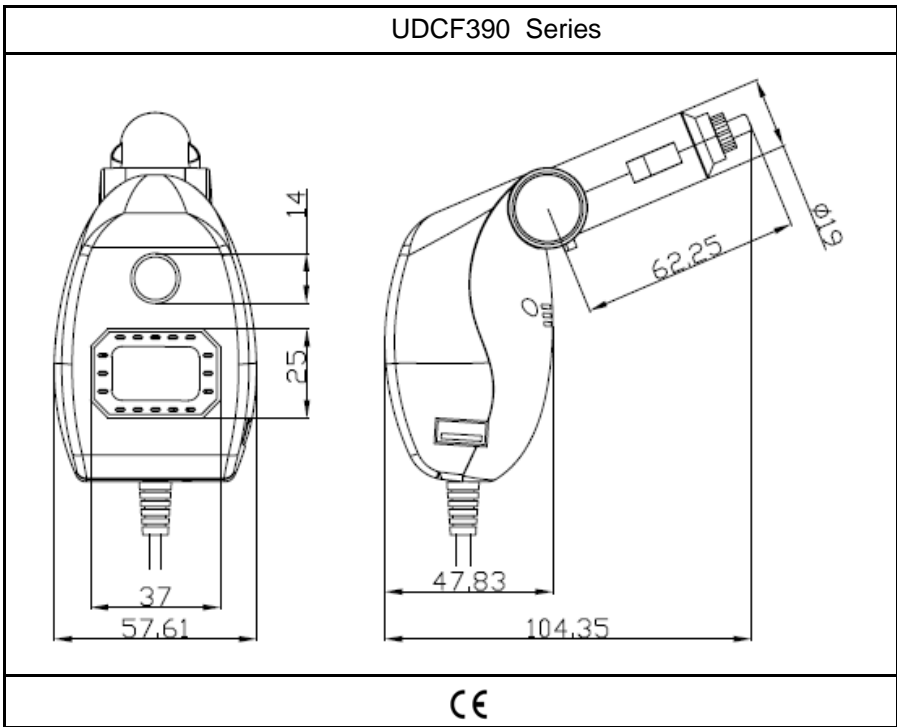

### Packing Spec:

Type	Pcsper Carton	Gross Weight (kg)	Net Weingt(kg)	Size(mm)	CBM(m2)	Container	Ctn/Contai ner	Pcs/Contai ner	Gross Weingt (Ton)	Remark
UDCF390	60	24	22.5	406*250*298	1*1.2	20	400	24000	5200	With Gift Box