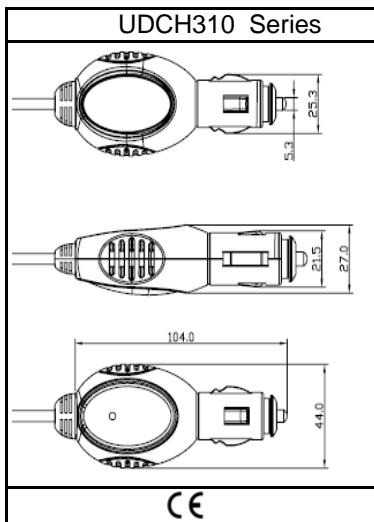

Typical model list:

Input Condition		DC Output Voltage	DC Output Current	Option/Remark
Input Voltage: 11V-28Vac	1	5.0V	0.5A	
	2	5.0V	1.0A	
	3	5.0V	2.0A	
	4	-	-	-

Mechanical Spec:

Packing Spec:

Type	Pcsper Carton	Gross Weight (kg)	Net Weights(kg)	Size(mm)	CBM(m ²)	Container	Ctn/Container	Pcs/Container	Gross Weingt (Ton)	Remark
UDCU310	120	11.4	8.4	565x393x255	1x1.2	20	400	48000	4800	With Gift Box

Mechanical Spec:

Packing Spec:

Type	Pcsper Carton	Gross Weight (kg)	Net Weingt(kg)	Size(mm)	CBM(m2)	Container	Ctn/Contai ner	Pcs/Contai ner	Gross Weingt (Ton)	Remark
UDCH310	100	9.8	8.3	395*365*300	1x1.2	20	400	40000	4160	With Gift Box

Typical model list:

Input Condition		DC Output Voltage	DC Output Current	Option/Remark
Input Voltage: 11V-28Vac	1	5.0V	1.0A	
	2	5.0V	2.0A	
	3	5.0V	2.1A	
	4	-	-	-

Mechanical Spec:

Packing Spec:

Type	Pcsper Carton	Gross Weight (kg)	Net Weihgt(kg)	Size(mm)	CBM(m2)	Container	Ctn/Contai ner	Pcs/Contai ner	Gross Weingt (Ton)	Remark
UDCH310-USB	180	9.6	8.1	390*340*340	1×1.2	20	400	72000	4080	With Gift Box