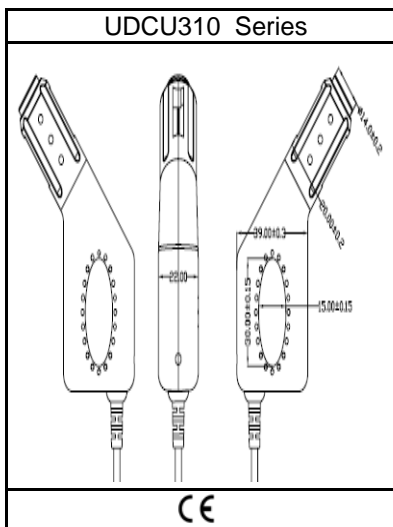

Typical model list:

Input Condition		DC Output Voltage	DC Output Current	Option/Remark
Input Voltage: 11V-28Vac	1	5.0V	0.5A	
	2	5.0V	1.0A	
	3	5.0V	2.0A	
	4	-	-	-

Mechanical Spec:

Packing Spec:

Type	Pcsper Carton	Gross Weight (kg)	Net Weights(kg)	Size(mm)	CBM(m ²)	Container	Ctn/Container	Pcs/Container	Gross Weingt (Ton)	Remark
UDCU310	120	11.4	8.4	565x393x255	1x1.2	20	400	48000	4800	With Gift Box

Typical model list:

Input Condition		DC Output Voltage	DC Output Current	Option/Remark
Input Voltage: 11V-28Vac	1	5.0V	1.0A	
	2	5.0V	2.0A	
	3	5.0V	2.1A	
	4	-	-	-

Mechanical Spec:

Packing Spec:

Type	Pcsper Carton	Gross Weight (kg)	Net Weihgt(kg)	Size(mm)	CBM(m2)	Container	Ctn/Contai ner	Pcs/Contai ner	Gross Weingt (Ton)	Remark
UDCH310-USB	180	9.6	8.1	390*340*340	1×1.2	20	400	72000	4080	With Gift Box