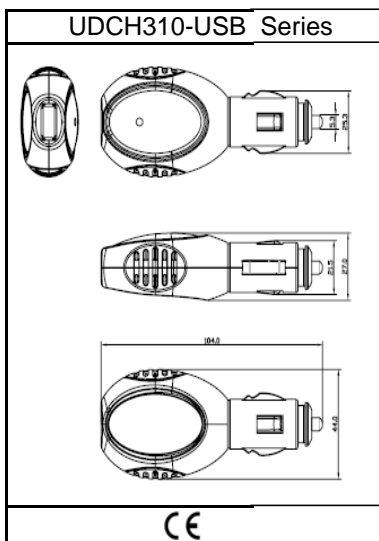

Mechanical Spec:

Packing Spec:

Type	Pcsper Carton	Gross Weight (kg)	Net Weingt(kg)	Size(mm)	CBM(m2)	Container	Ctn/Contai ner	Pcs/Contai ner	Gross Weingt (Ton)	Remark
UDCH310	100	9.8	8.3	395*365*300	1x1.2	20	400	40000	4160	With Gift Box

Typical model list:

Input Condition		DC Output Voltage	DC Output Current	Option/Remark
Input Voltage: 11V-28Vac	1	5.0V	1.0A	
	2	5.0V	2.0A	
	3	5.0V	2.1A	
	4	-	-	-

Mechanical Spec:

Packing Spec:

Type	Pcsper Carton	Gross Weight (kg)	Net Weihgt(kg)	Size(mm)	CBM(m2)	Container	Ctn/Contai ner	Pcs/Contai ner	Gross Weingt (Ton)	Remark
UDCH310-USB	180	9.6	8.1	390*340*340	1×1.2	20	400	72000	4080	With Gift Box